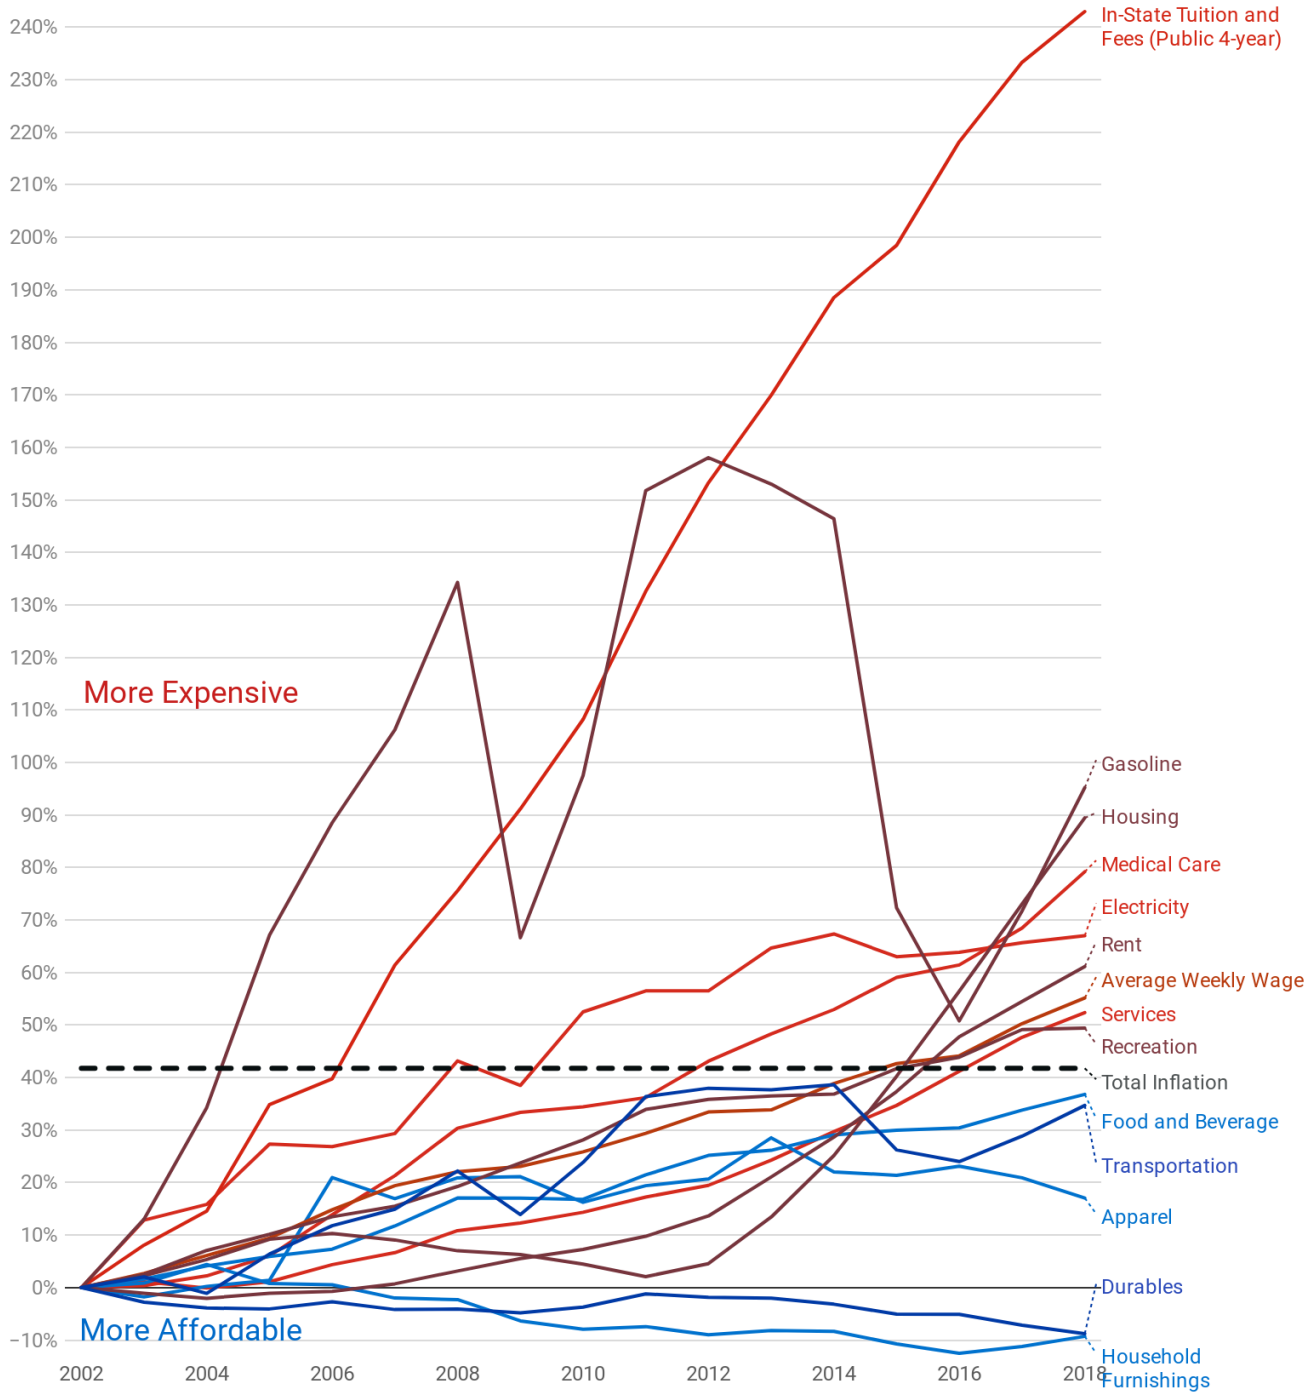

COMMON
SENSE
Policy Roundtable

COLORADO PRICES IN THE 21st Century

February 2020

This chart on the second page, inspired by the American Enterprise Institute's "Chart of the Century", displays 16 years of changes in wages, inflation and the prices of consumer goods and services in Colorado since the beginning of the 21st century.

As real wages have risen locally, most durable and nondurable goods have become more affordable; conversely, the rising costs of housing, health care, and higher education, have increasingly crowded out more and more of every dollar of spending.

While this chart offers no description for the reasons behind the variation in price growth across items, we hope it serves as a common starting point, and inspires discussion and more informed questions.

www.commonsempolicyroundtable.org

Colorado Prices in the 21st Century

This chart, inspired by AEI's "Chart of the Century", tracks the change in the price of different goods and services in Colorado and the Denver Metropolitan Statistical Area (MSA) from 2002 through 2018. Items which had prices grow faster than overall inflation are now more expensive than in 2002, and are shown as red lines. The opposite is true for blue lines.